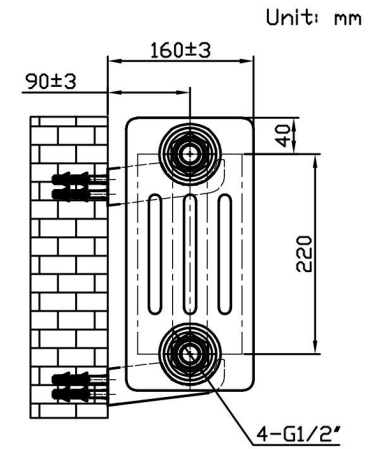

Imperia 4 Column Horizontal 300 x 1640mm. Painted

Technical Drawing

Eastbrook

Eastbrook Road, Gloucester GL4 3DB

Technical Helpline : 01452 317890

Mon - Fri / 8am - 5pm

Email : technical@eastbrookco.com