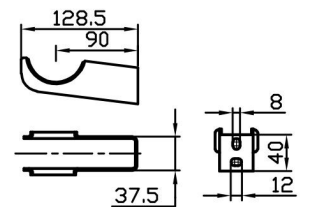

Imperia 4 Column Horizontal 300 x 1640mm. Painted

Technical Drawing

Eastbrook

Eastbrook Road, Gloucester GL4 3DB

Technical Helpline : 01452 317890

Mon - Fri / 8am - 5pm

Email : technical@eastbrookco.com