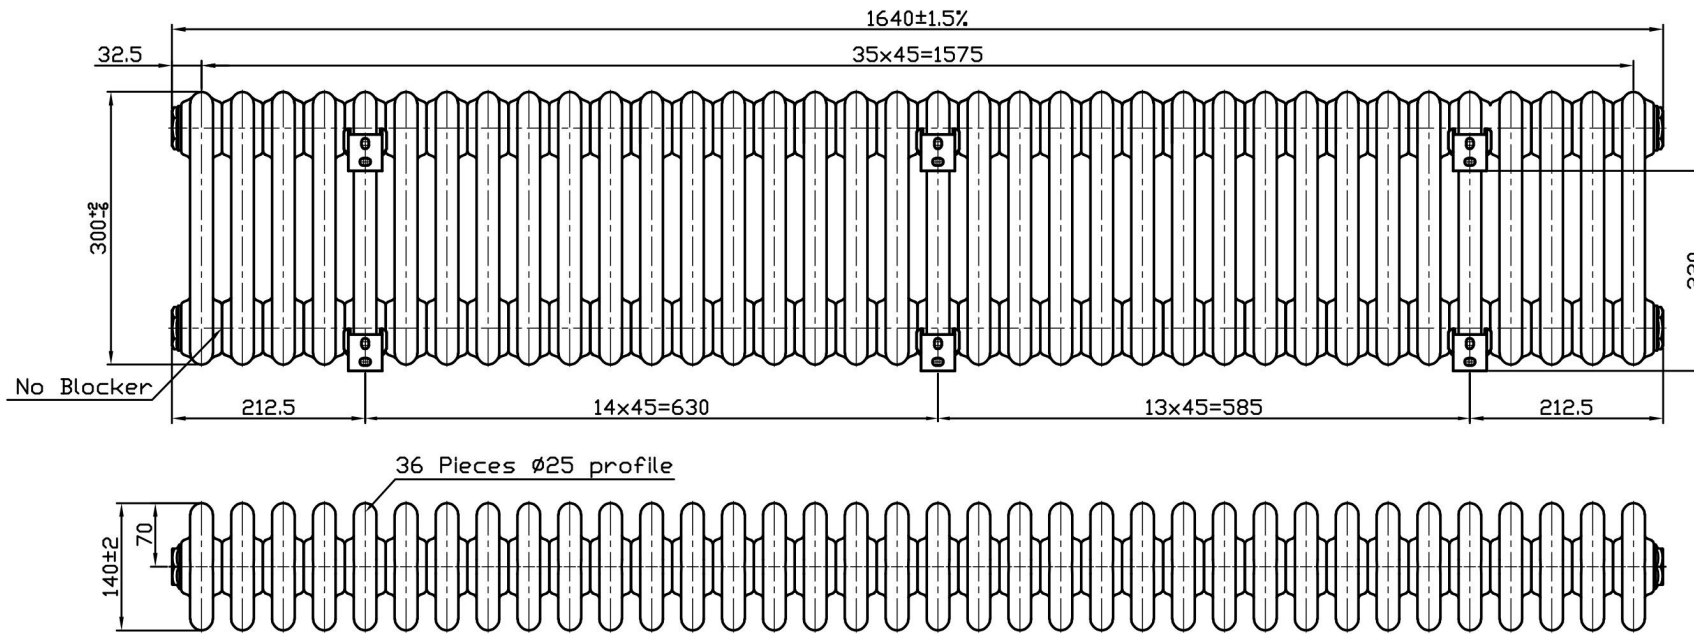

Imperia 4 Column Horizontal 300 x 1640mm. Painted

Technical Drawing

Eastbrook

Eastbrook Road, Gloucester GL4 3DB

Technical Helpline : 01452 317890

Mon - Fri / 8am - 5pm

Email : technical@eastbrookco.com